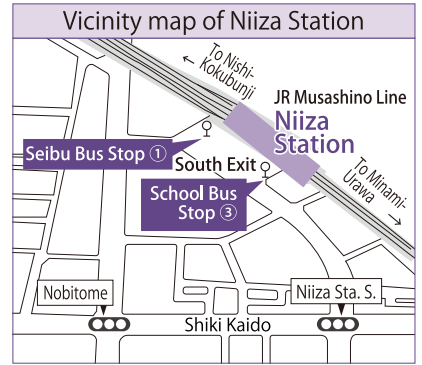

RIKKYO EDUCATIONAL CORPORATION

Access to Niiza

<p>Niiza Station</p> <ul style="list-style-type: none"> ■ JR Musashino Line <South Exit> ○ 25 min. walk to the Main Gate ○ School Bus 10 min. (Free Bus service from 7:30 to 18:45) ※ ○ Seibu Bus 10 min. (Get off at "Rikkyo-mae") 	<p>Shiki Station</p> <ul style="list-style-type: none"> ■ Tobu Tojo Line (or Tokyo Metro Yurakucho Line/ Fukutoshin Line) <South Exit> ○ 15 min. walk to the Main Gate ○ School Bus 10 min. (Free Bus service from 10:10 to 18:30) ※ ○ Seibu Bus 10 min. (Get off at "Rikkyo-mae")
--	---

※Please check the RIKKYO website for School Bus service information.

RIKKYO UNIVERSITY (Niiza Campus) 1-2-26, Kitano, Niiza-shi, Saitama 352-8558
RIKKYO NIIZA HIGH SCHOOL 1-2-25, Kitano, Niiza-shi, Saitama 352-8523