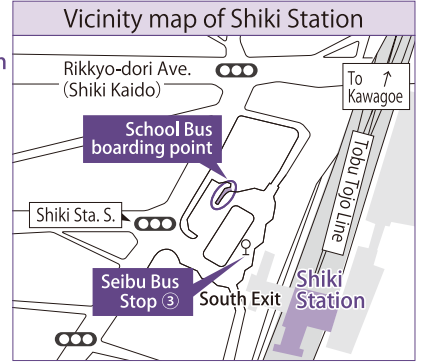

RIKKYO EDUCATIONAL CORPORATION

Access to Niiza

<p>Niiza Station</p> <ul style="list-style-type: none"> ■ JR Musashino Line <South Exit> ○ 25 min. walk to the Main Gate ○ School Bus 10 min. (Free Bus service from 7:30 to 18:45) ※ ○ Seibu Bus 10 min. (Get off at "Rikkyo-mae") 	<p>Shiki Station</p> <ul style="list-style-type: none"> ■ Tobu Tojo Line (or Tokyo Metro Yurakucho Line/ Fukutoshin Line) <South Exit> ○ 15 min. walk to the Main Gate ○ School Bus 10 min. (Free Bus service from 10:10 to 18:30) ※ ○ Seibu Bus 10 min. (Get off at "Rikkyo-mae")
--	---

※Please check the RIKKYO website for School Bus service information.

RIKKYO UNIVERSITY (Niiza Campus) 1-2-26, Kitano, Niiza-shi, Saitama 352-8558
RIKKYO NIIZA HIGH SCHOOL 1-2-25, Kitano, Niiza-shi, Saitama 352-8523