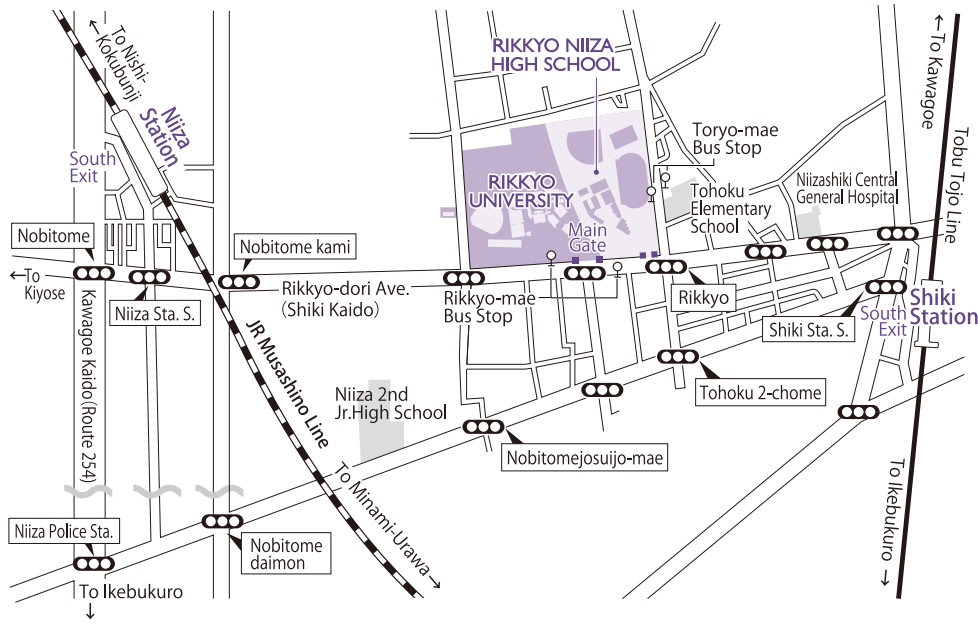

RIKKYO EDUCATIONAL CORPORATION

Access to Niiza

<p>Niiza Station</p> <ul style="list-style-type: none"> ■ JR Musashino Line <South Exit> ○ 25 min. walk to the Main Gate ○ School Bus 10 min. (Free Bus service from 7:30 to 18:45) ※ ○ Seibu Bus 10 min. (Get off at "Rikkyo-mae") 	<p>Shiki Station</p> <ul style="list-style-type: none"> ■ Tobu Tojo Line (or Tokyo Metro Yurakucho Line/ Fukutoshin Line) <South Exit> ○ 15 min. walk to the Main Gate ○ School Bus 10 min. (Free Bus service from 10:10 to 18:30) ※ ○ Seibu Bus 10 min. (Get off at "Rikkyo-mae")
--	---

※Please check the RIKKYO website for School Bus service information.

RIKKYO UNIVERSITY (Niiza Campus) 1-2-26, Kitano, Niiza-shi, Saitama 352-8558
RIKKYO NIIZA HIGH SCHOOL 1-2-25, Kitano, Niiza-shi, Saitama 352-8523

2026. 6

RIKKYO EDUCATIONAL CORPORATION

Niiza Campus Map

2026. 6