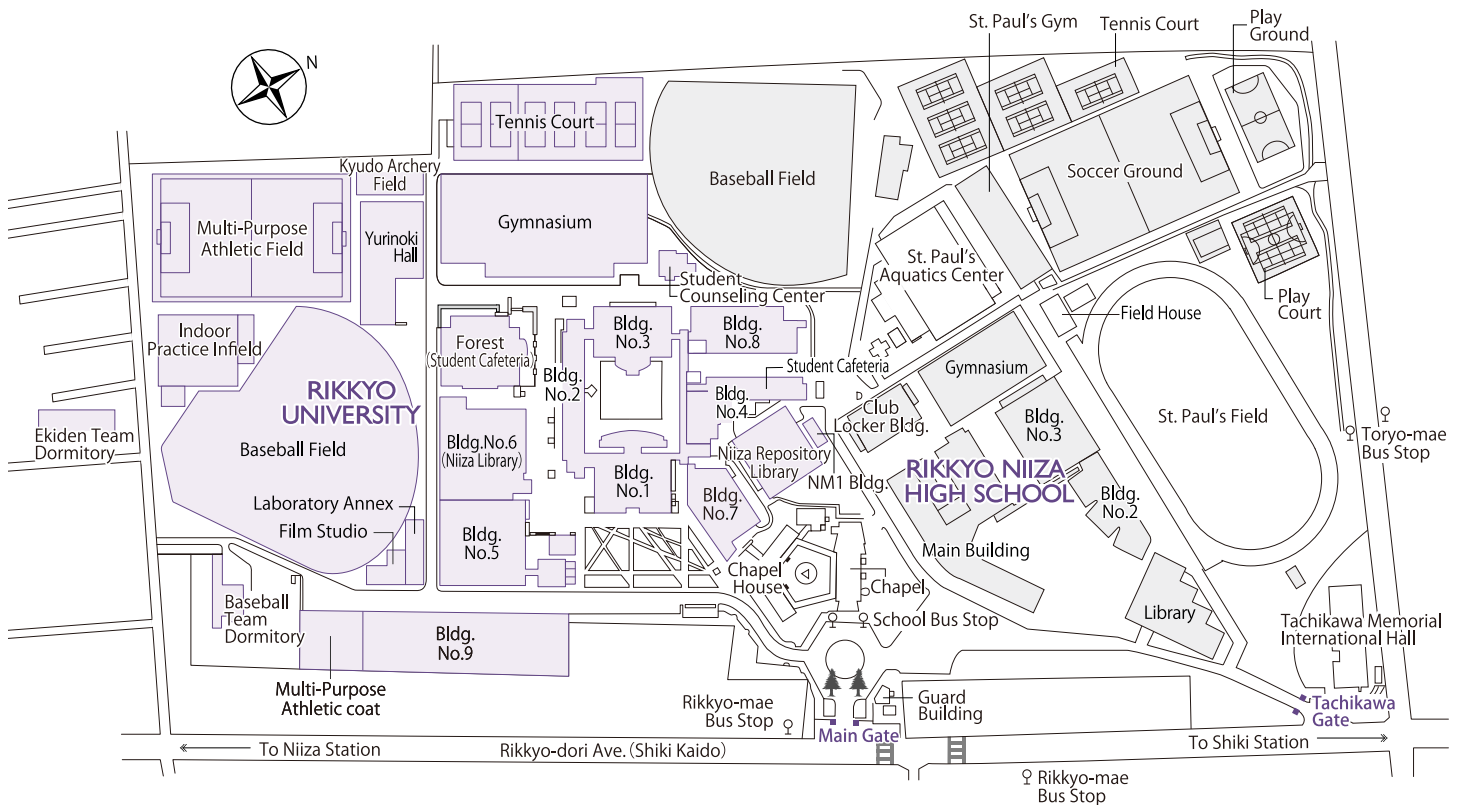

RIKKYO EDUCATIONAL CORPORATION

Access to Niiza

<p>Niiza Station</p> <ul style="list-style-type: none"> ■ JR Musashino Line <South Exit> ○ 25 min. walk to the Main Gate ○ School Bus 10 min. (Free Bus service from 7:30 to 18:45) ※ ○ Seibu Bus 10 min. (Get off at "Rikkyo-mae") 	<p>Shiki Station</p> <ul style="list-style-type: none"> ■ Tobu Tojo Line (or Tokyo Metro Yurakucho Line/ Fukutoshin Line) <South Exit> ○ 15 min. walk to the Main Gate ○ School Bus 10 min. (Free Bus service from 10:10 to 18:30) ※ ○ Seibu Bus 10 min. (Get off at "Rikkyo-mae")
--	---

※Please check the RIKKYO website for School Bus service information.

RIKKYO UNIVERSITY (Niiza Campus) 1-2-26, Kitano, Niiza-shi, Saitama 352-8558
RIKKYO NIIZA HIGH SCHOOL 1-2-25, Kitano, Niiza-shi, Saitama 352-8523

2026. 6

RIKKYO EDUCATIONAL CORPORATION

Niiza Campus Map

2026. 6