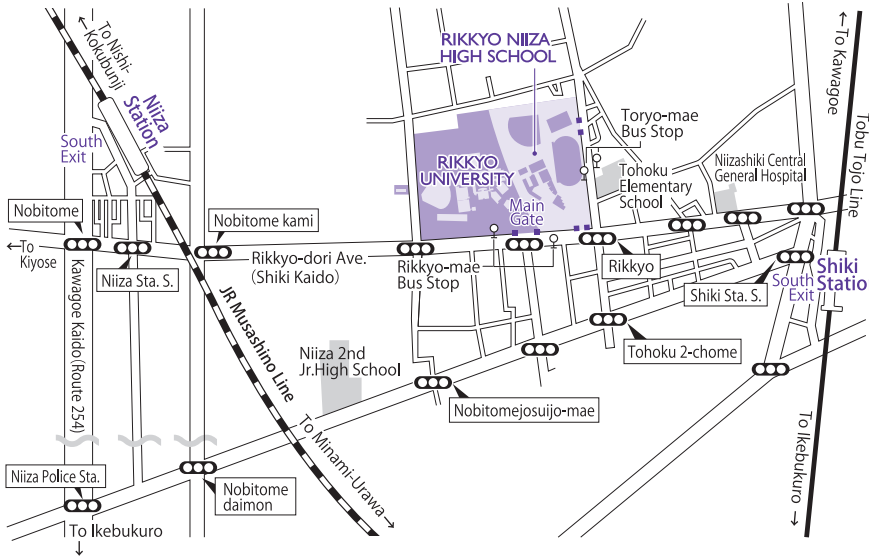

RIKKYO EDUCATIONAL CORPORATION

Access to Niiza

<p>Niiza Station</p> <ul style="list-style-type: none"> ■ JR Musashino Line <South Exit> ● 25 min. walk to the Main Gate ● School Bus 10 min. (Free Bus service from 7:30 to 18:45) ※ ● Seibu Bus 10 min. (Get off at "Rikkyo-mae") 	<p>Shiki Station</p> <ul style="list-style-type: none"> ■ Toei Tojo Line (or Tokyo Metro Yurakucho Line/ Fukutoshin Line) <South Exit> ● 15 min. walk to the Main Gate ● School Bus 7 min. (Free Bus service from 10:10 to 18:30) ※ ● Seibu Bus 10 min. (Get off at "Rikkyo-mae")
--	--

※Please check the RIKKYO website for School Bus service information.

RIKKYO UNIVERSITY (Niiza Campus) 1-2-26, Kitano, Niiza-shi, Saitama 352-8558
RIKKYO NIIZA HIGH SCHOOL 1-2-25, Kitano, Niiza-shi, Saitama 352-8523

RIKKYO EDUCATIONAL CORPORATION

Niiza Campus Map