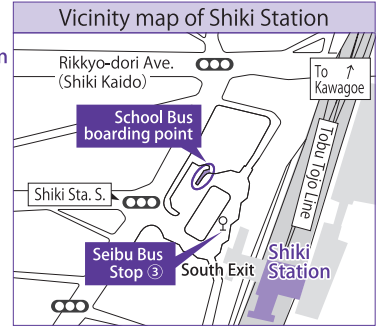

RIKKYO EDUCATIONAL CORPORATION

Access to Niiza

<p>Niiza Station</p> <ul style="list-style-type: none"> ■ JR Musashino Line <South Exit> ● 25 min. walk to the Main Gate ● School Bus 10 min. (Free Bus service from 7:30 to 18:45) ※ ● Seibu Bus 10 min. (Get off at "Rikkyo-mae") 	<p>Shiki Station</p> <ul style="list-style-type: none"> ■ Toei Tojo Line (or Tokyo Metro Yurakucho Line/ Fukutoshin Line) <South Exit> ● 15 min. walk to the Main Gate ● School Bus 7 min. (Free Bus service from 10:10 to 18:30) ※ ● Seibu Bus 10 min. (Get off at "Rikkyo-mae")
--	--

※Please check the RIKKYO website for School Bus service information.

RIKKYO UNIVERSITY (Niiza Campus) 1-2-26, Kitano, Niiza-shi, Saitama 352-8558
RIKKYO NIIZA HIGH SCHOOL 1-2-25, Kitano, Niiza-shi, Saitama 352-8523