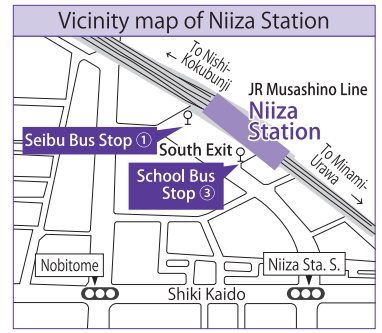

RIKKYO EDUCATIONAL CORPORATION

Access to Niiza

<p>Niiza Station</p> <ul style="list-style-type: none"> ■ JR Musashino Line <South Exit> ● 25 min. walk to the Main Gate ● School Bus 10 min. (Free Bus service from 7:30 to 18:45) ※ ● Seibu Bus 10 min. (Get off at "Rikkyo-mae") 	<p>Shiki Station</p> <ul style="list-style-type: none"> ■ Toei Tojo Line (or Tokyo Metro Yurakucho Line/ Fukutoshin Line) <South Exit> ● 15 min. walk to the Main Gate ● School Bus 7 min. (Free Bus service from 10:10 to 18:30) ※ ● Seibu Bus 10 min. (Get off at "Rikkyo-mae")
--	--

※Please check the RIKKYO website for School Bus service information.

RIKKYO UNIVERSITY (Niiza Campus) 1-2-26, Kitano, Niiza-shi, Saitama 352-8558
RIKKYO NIIZA HIGH SCHOOL 1-2-25, Kitano, Niiza-shi, Saitama 352-8523